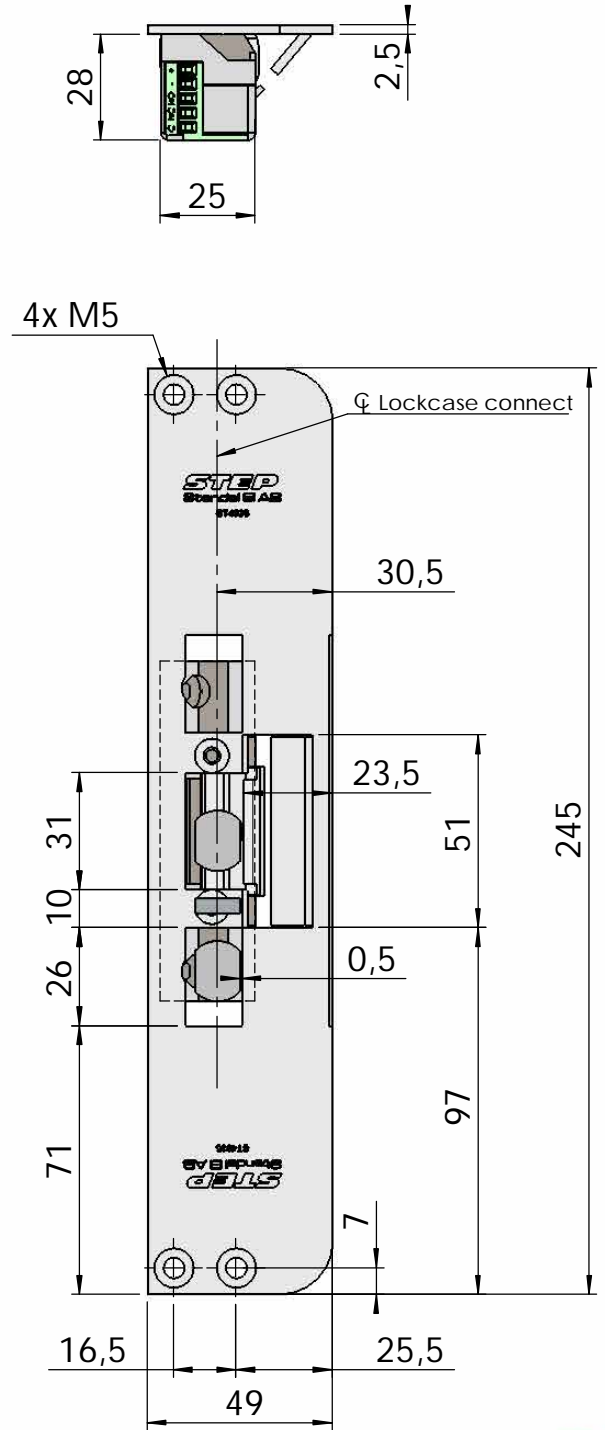

Montering för Connect

This document shall not be copied without owners written allowance and its content shall not be exposed for third part nor be used for unauthorized purpose.

Owner
Stendals EI AB

Title/Description
STEP 40 med plan stolpe plös 23,5mm
Montering för Connect

Drawing no. **ST4035**

Scale
1:2