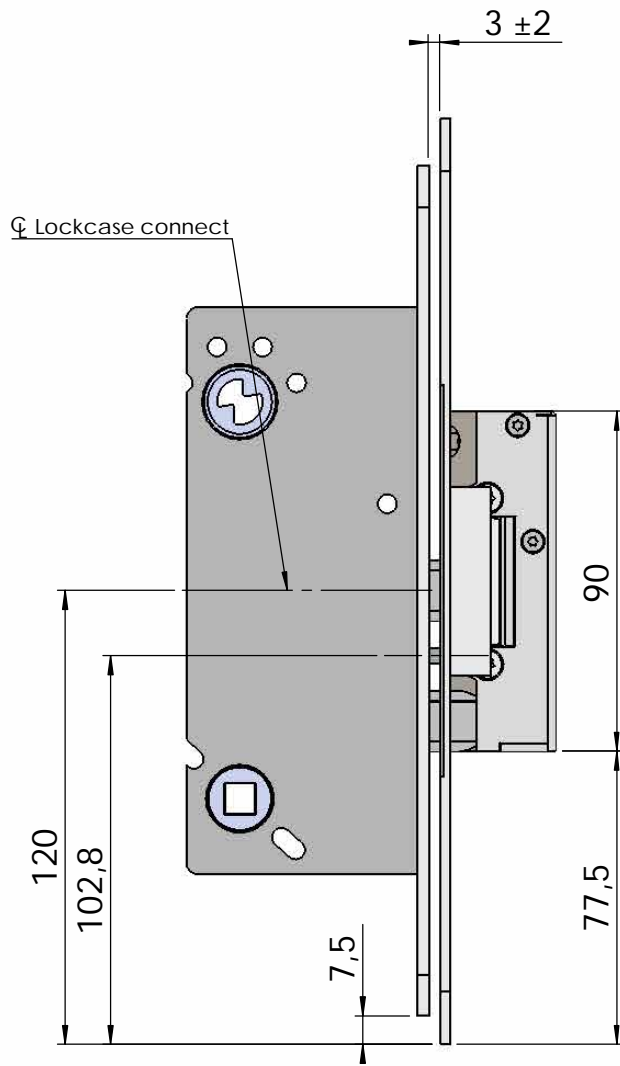

Montering för Connect

This document shall not be copied without owners written allowance and its content shall not be exposed for third part nor be used for unauthorized purpose.

Owner
Stendals EI AB

Title/Description
STEP 40 med plan stolpe plös 23,5mm
Montering för Connect

Drawing no. **ST4035**

Scale
1:2