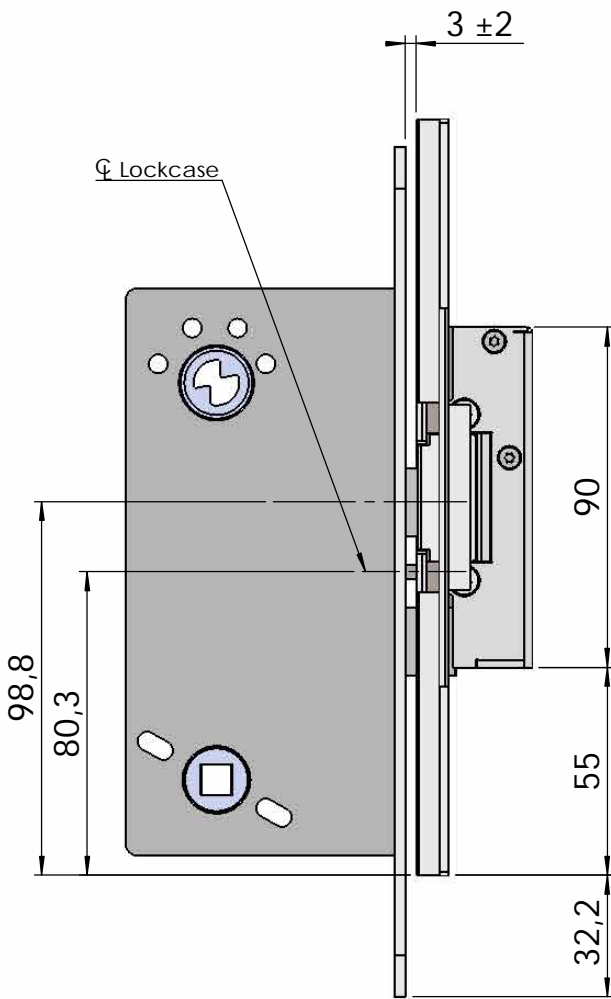

# Montering för Modul

This document shall not be copied without owners written allowance and its content shall not be exposed for third part nor be used for unauthorized purpose.

A Owner  <b>Stendals EI AB</b>	Title/Description <b>STEP 40 med bockad stolpe plös 36mm Montering för Modul</b>
Drawing no. <b>ST4028</b>	Scale <b>1:2</b>