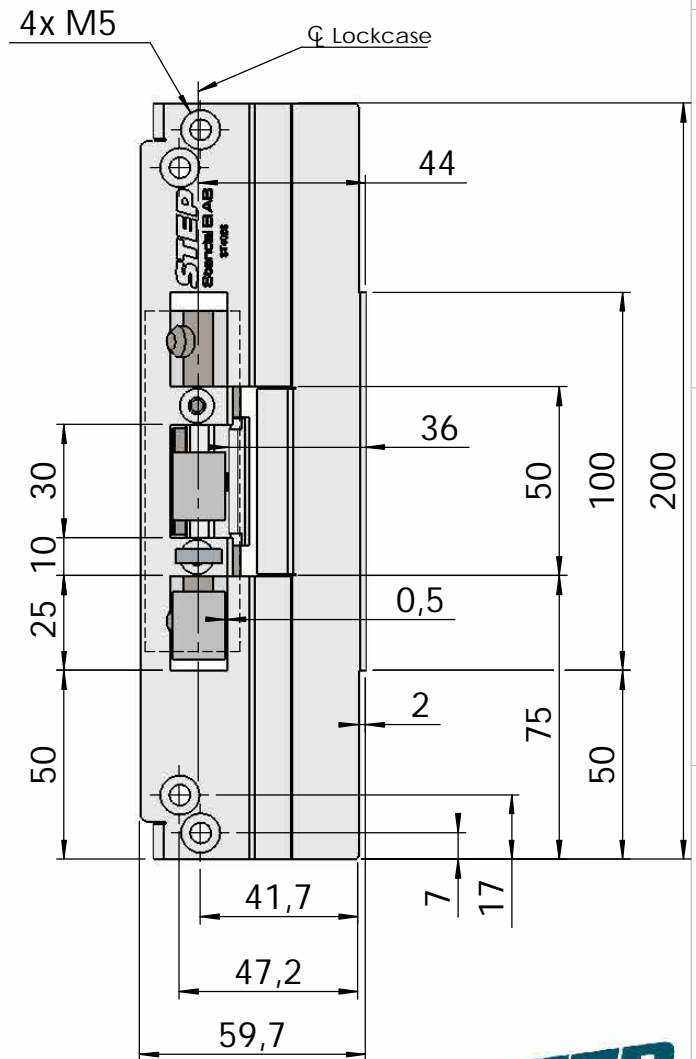

# Montering för Modul

This document shall not be copied without owners written allowance and its content shall not be exposed for third part nor be used for unauthorized purpose.

A Owner  <b>Stendals EI AB</b>	Title/Description <b>STEP 40 med bockad stolpe plös 36mm Montering för Modul</b>
Drawing no. <b>ST4028</b>	Scale <b>1:2</b>