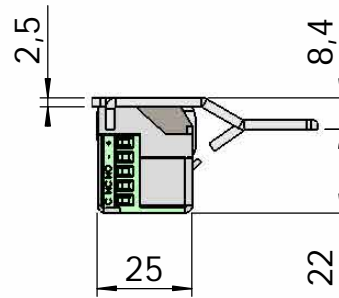

# Montering för Modul

This document shall not be copied without owners written allowance and its content shall not be exposed for third part nor be used for unauthorized purpose.

A Owner  <b>Stendals EI AB</b>	Title/Description <b>STEP 40 med bockad stolpe plös 36mm Montering för Modul</b>
Drawing no. <b>ST4028</b>	Scale <b>1:2</b>